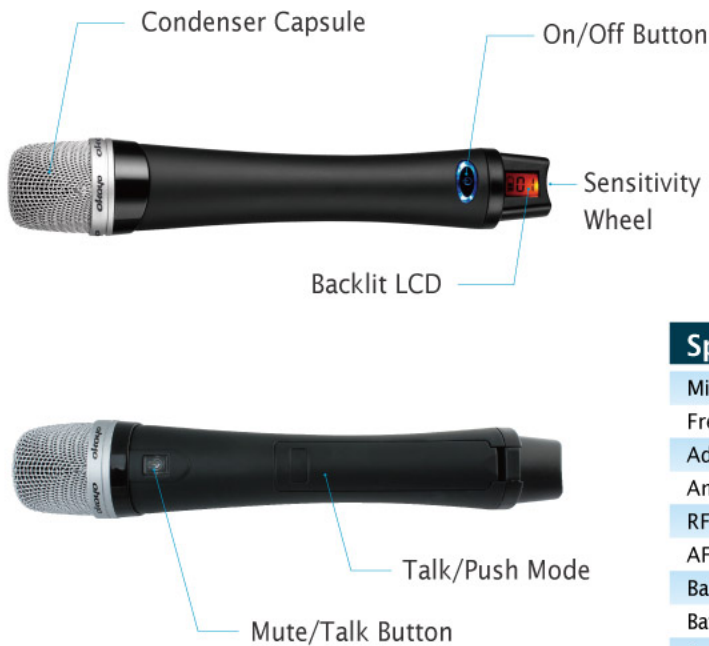

Microphones & Transmitters

UHF Handheld Microphone

EJ-501TM

Specifications	EJ-501TM
Mike	Condenser capsule
Frequency range	514 ~ 865 MHz (country dependent)
Adjustable channels	16 or 96 channels, by frequency range
Antenna	Built-in
RF output	10 mW
AF control	Talk / Mute button
Battery	2 x AA 1.2 V (Ni-MH, 1600 mAh), 2 x AA 1.5 V (Alkaline)
Battery life (Ni-MH)	13 hours typical
Battery life (Alkaline)	20 hours typical
Dimensions (Dia x L)	37 x 200 (mm)
Weight	140 g (with batteries)

· Specifications are subject to change