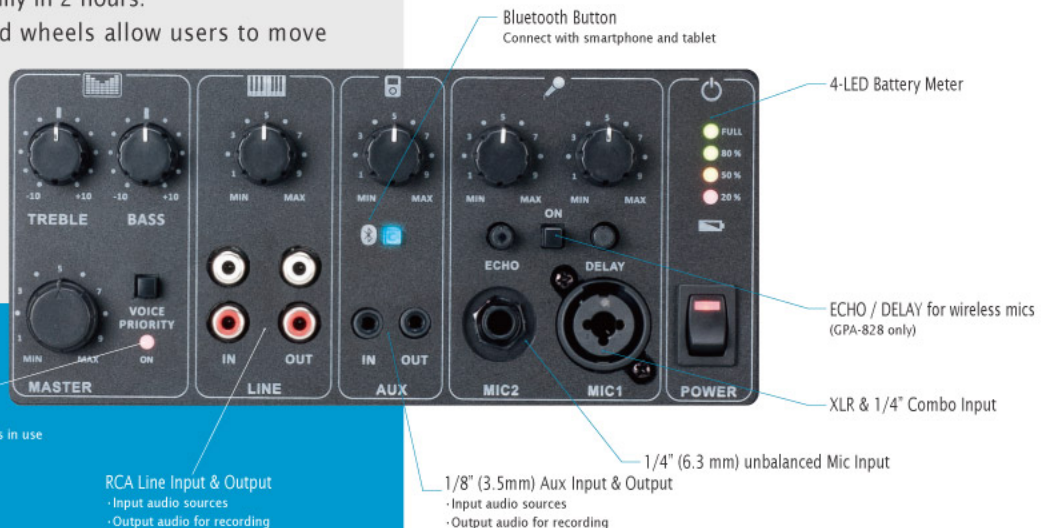

temple

busking

stadium

conference center

fitness center