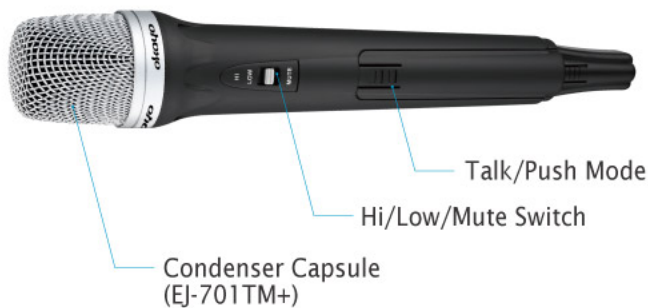

Microphones & Transmitters

UHF Handheld Microphone

EJ-701TS+

EJ-701TM+

Specifications	EJ-701TS+ | EJ-701TM+
Mike	Dynamic (EJ-701TS+), Condenser (EJ-701TM+)
Frequency range	514 ~ 865 MHz (country dependent)
Adjustable channels	16 or 96 preset channels, by frequency range
Antenna	Built-in
RF output	10 mW
AF control	Hi/ Low/ Mute switch
Battery	2 x AA 1.2 V (Ni-MH, 1600 mAh), 2 x AA 1.5 V (Alkaline)
Battery life (Ni-MH)	8 hours typical
Battery life (Alkaline)	14 hours typical
Dimensions (Dia x L)	46 x 264 (mm)
Weight	237 g (EJ-701TS+) / 186 g (EJ-701TM+) (with batteries)

· Specifications are subject to change